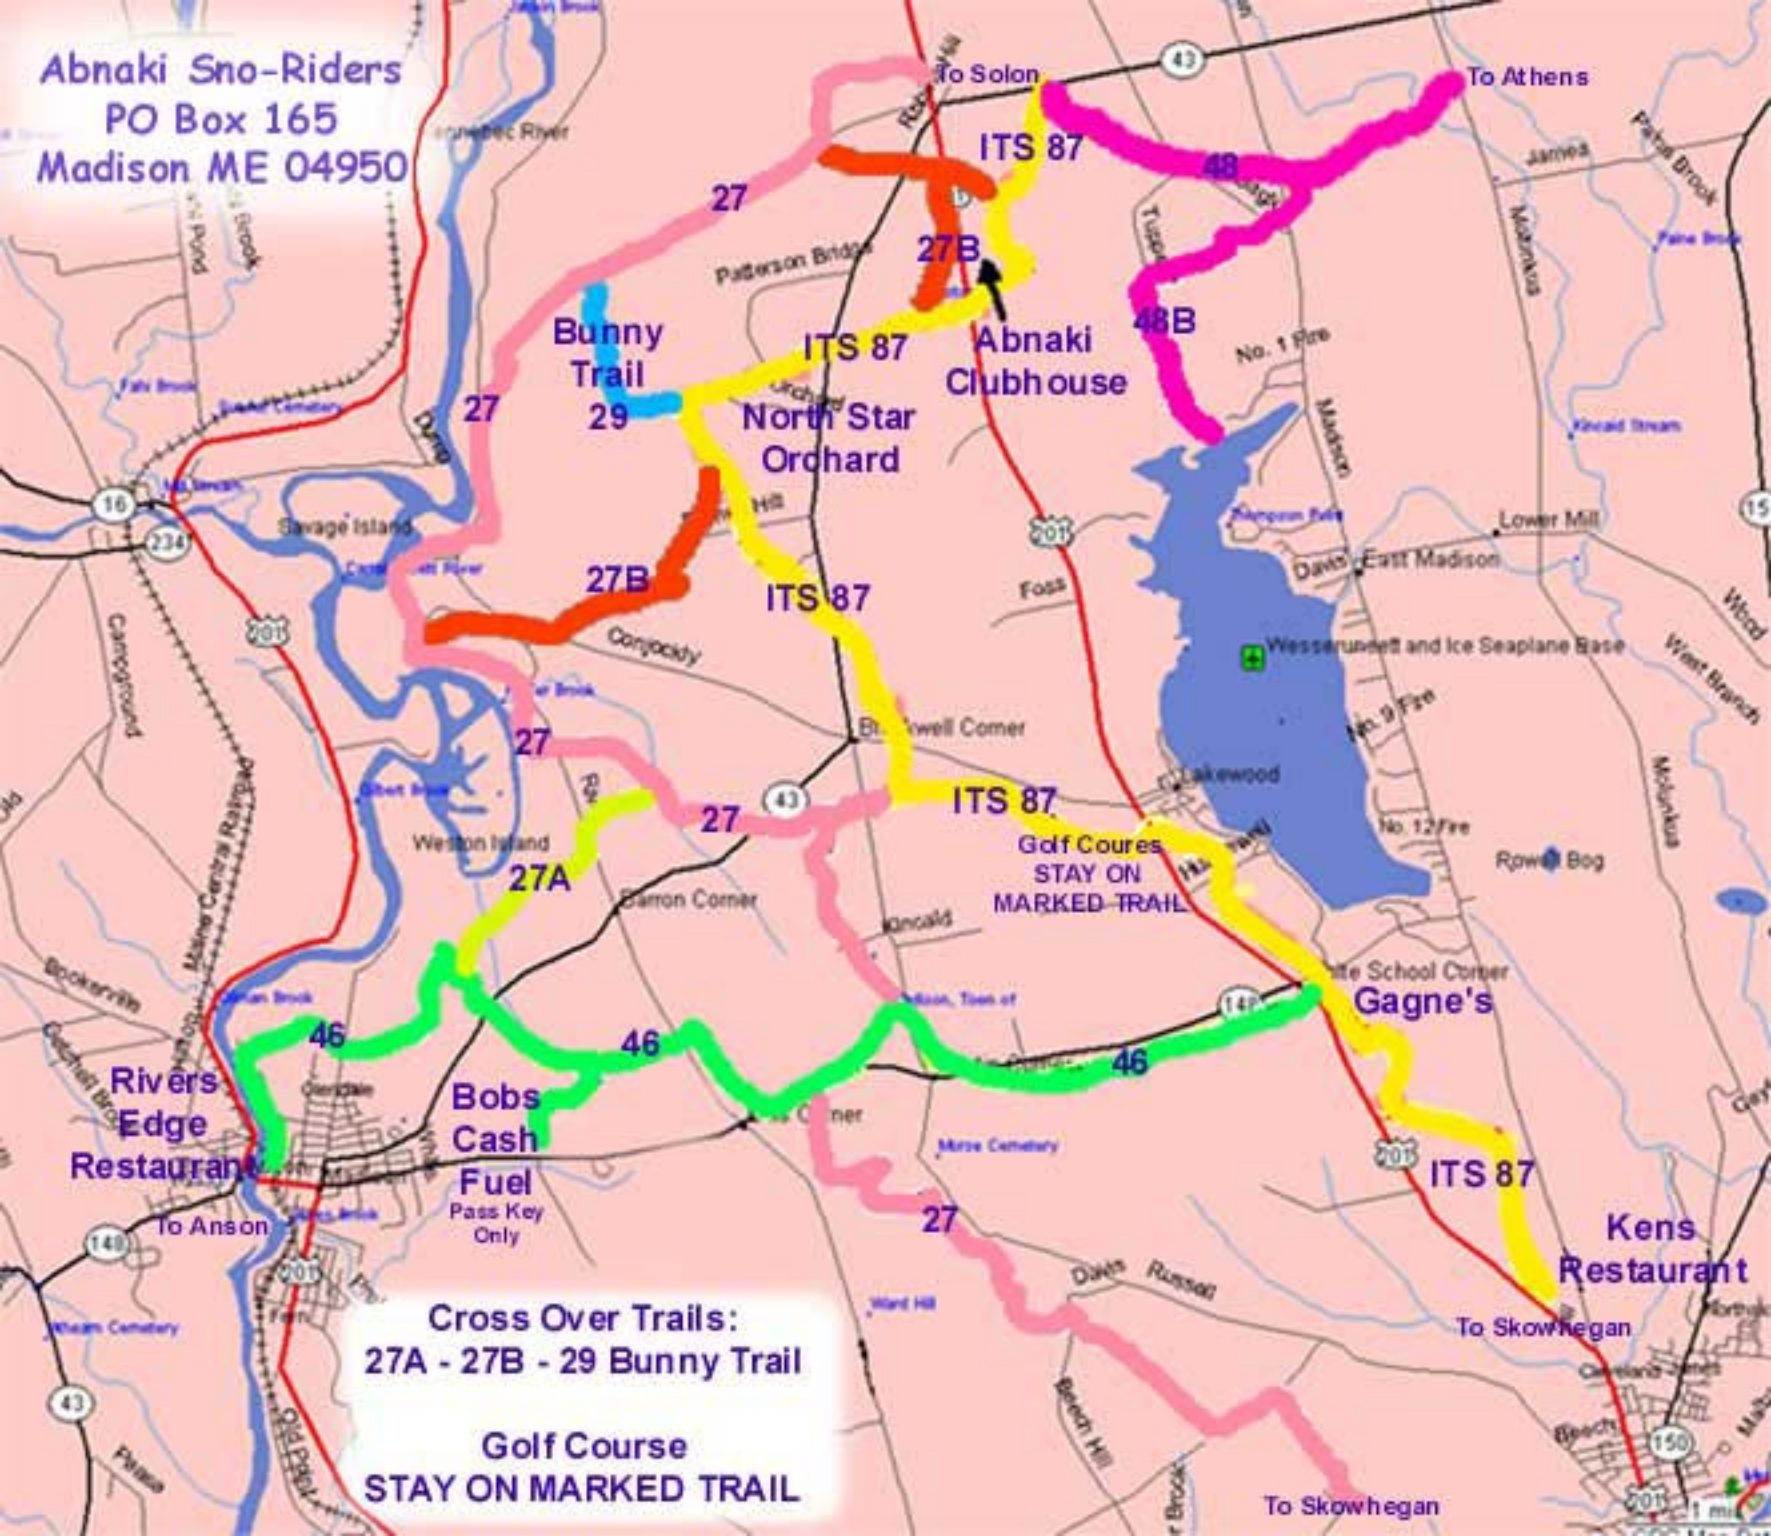

Abnaki Sno-Riders
PO Box 165
Madison ME 04950

Cross Over Trails:
27A - 27B - 29 Bunny Trail

Golf Course
STAY ON MARKED TRAIL